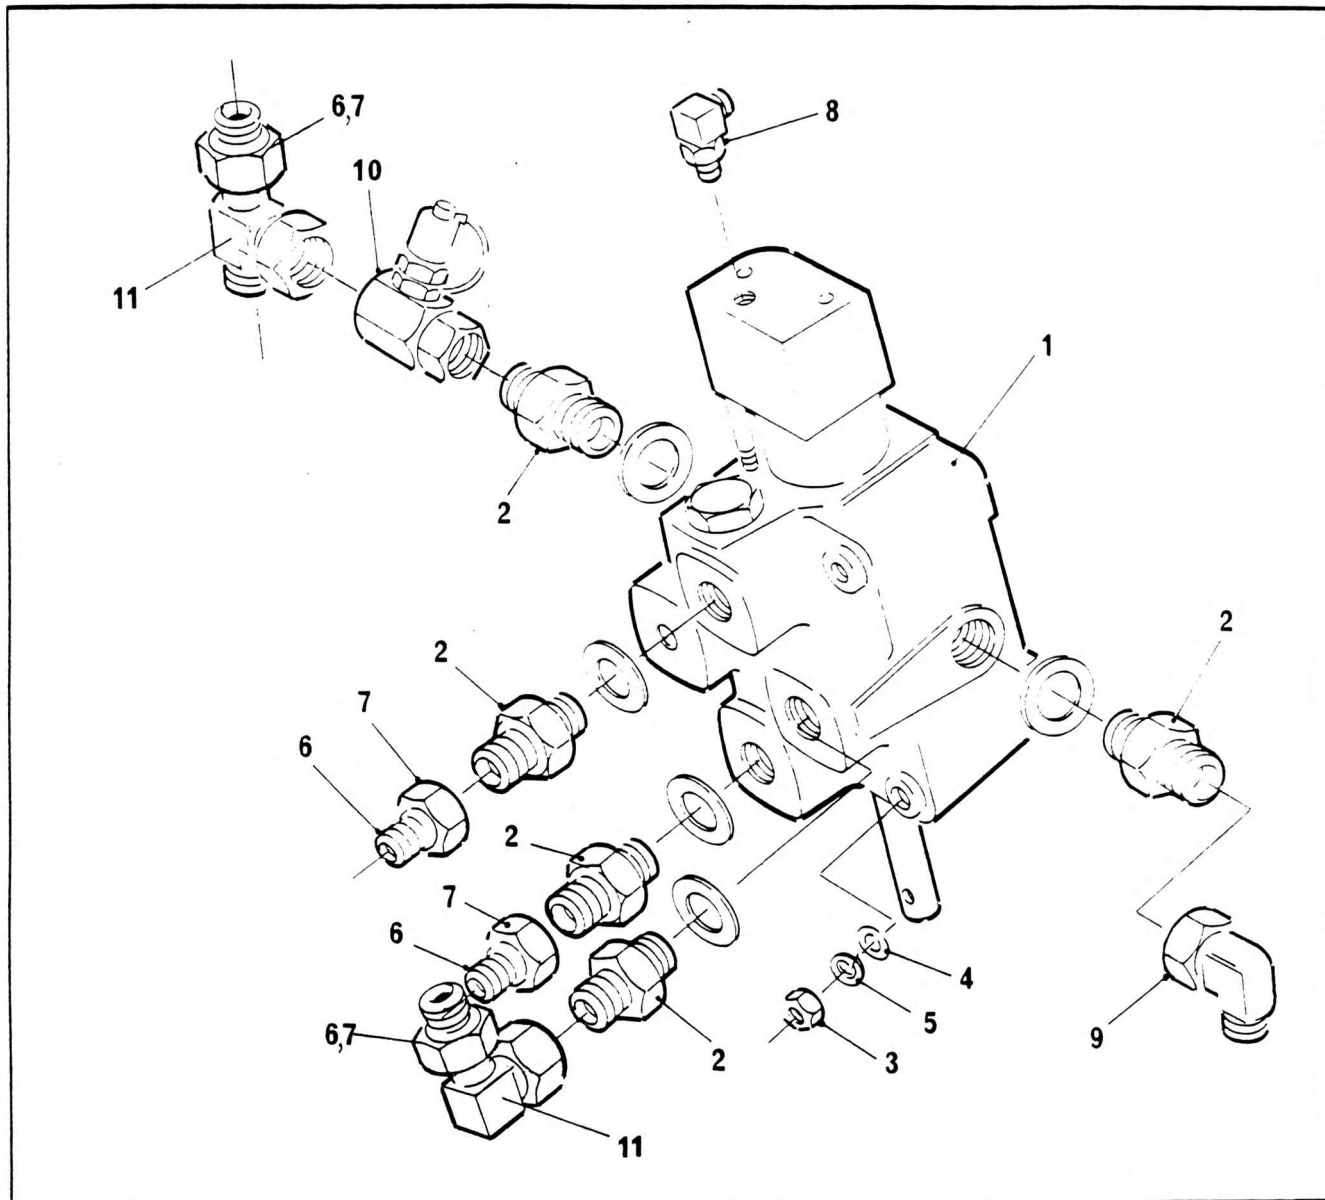

OUTRIGGER VALVE ASSY - MONSUN

| NO. | PART NO. | QTY. | DESCRIPTION | NO. | PART NO. | QTY. | DESCRIPTION |
|-----|--------------|------|---|-----|----------|------|-------------|
| 1 + | 7-926-990293 | 1 | Control Valve - Air Pilot Solenoid Operated | | | | |
| 2 | 7-443-990915 | 5 | Adaptor $\frac{1}{4}$ " BSP | | | | |
| 3 | 7069301 | 3 | Nut Hex M10 | | | | |
| 4 | 7066538 | 3 | Washer M10 | | | | |
| 5 | 7067212 | 3 | Washer Spring M10 | | | | |
| 6 | 7-447-120613 | 4 | Reducer | | | | |
| 7 | 7-447-121225 | 4 | Nut | | | | |
| 8 | 7-443-991109 | 1 | Elbow $\frac{1}{4}$ " x $\frac{1}{8}$ " | | | | |
| 9 | 7-447-121233 | 1 | Elbow | | | | |
| 10 | 7-443-991174 | 1 | Test Point | | | | |
| 11 | 7-447-121235 | 2 | Tee Piece | | | | |